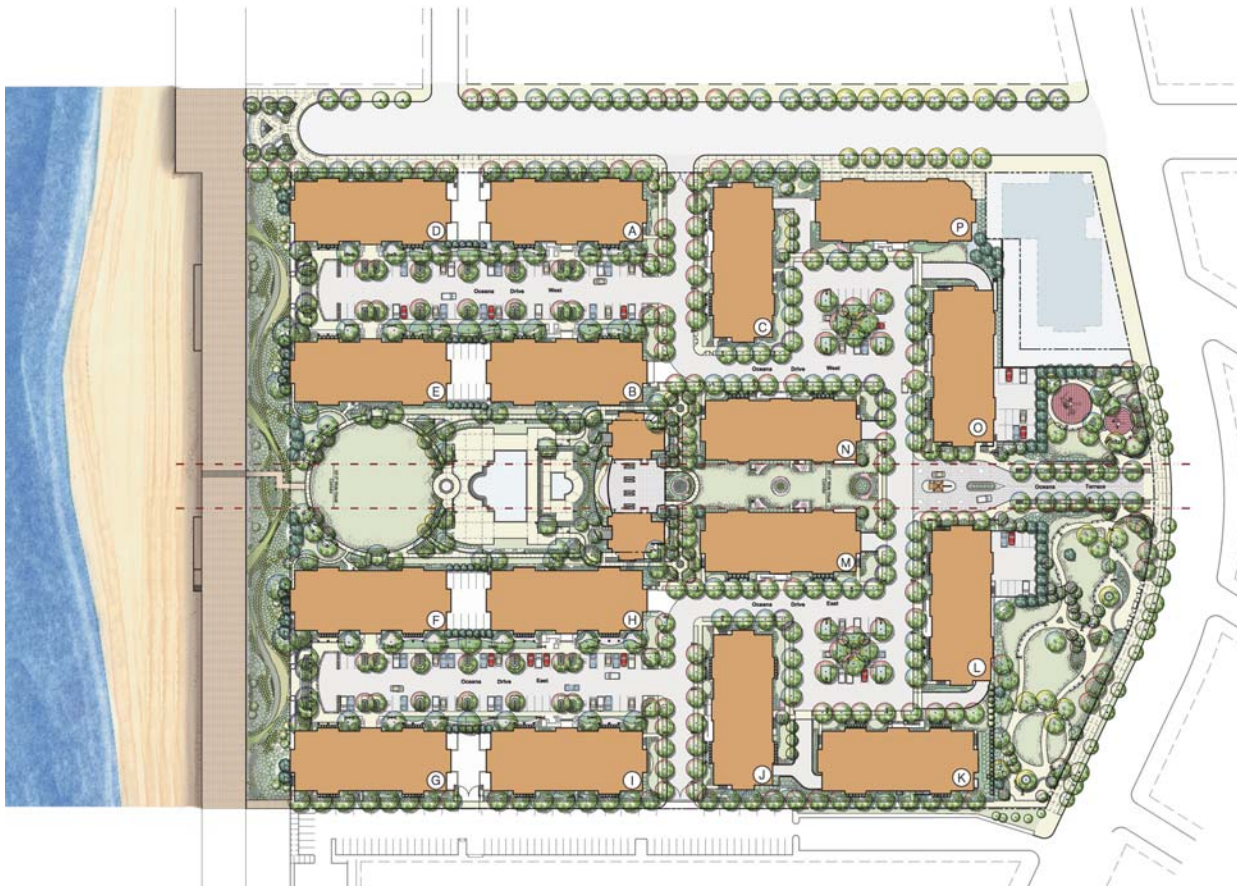

Recreation Center

Recreation Center Outdoor Pool

Tilyou Gardens - Public Open Space

Proposed Site Plan

Detailed Mid-Rise Architecture and Highly Defined Landscape Spaces reinforces a true urban neighborhood for 865 Families within this Luxury Waterfront Residential Development located on the Boardwalk in Coney Island, Brooklyn, New York.

Main Entrance - Oceana Terrace

This 12th Floor Luxury Rooftop Terrace offers Spectacular Panoramic Ocean and Skyline Views on top of a Waterfront Residential Development located on the Boardwalk in Brighton Beach & Coney Island Avenues in Brooklyn, New York.