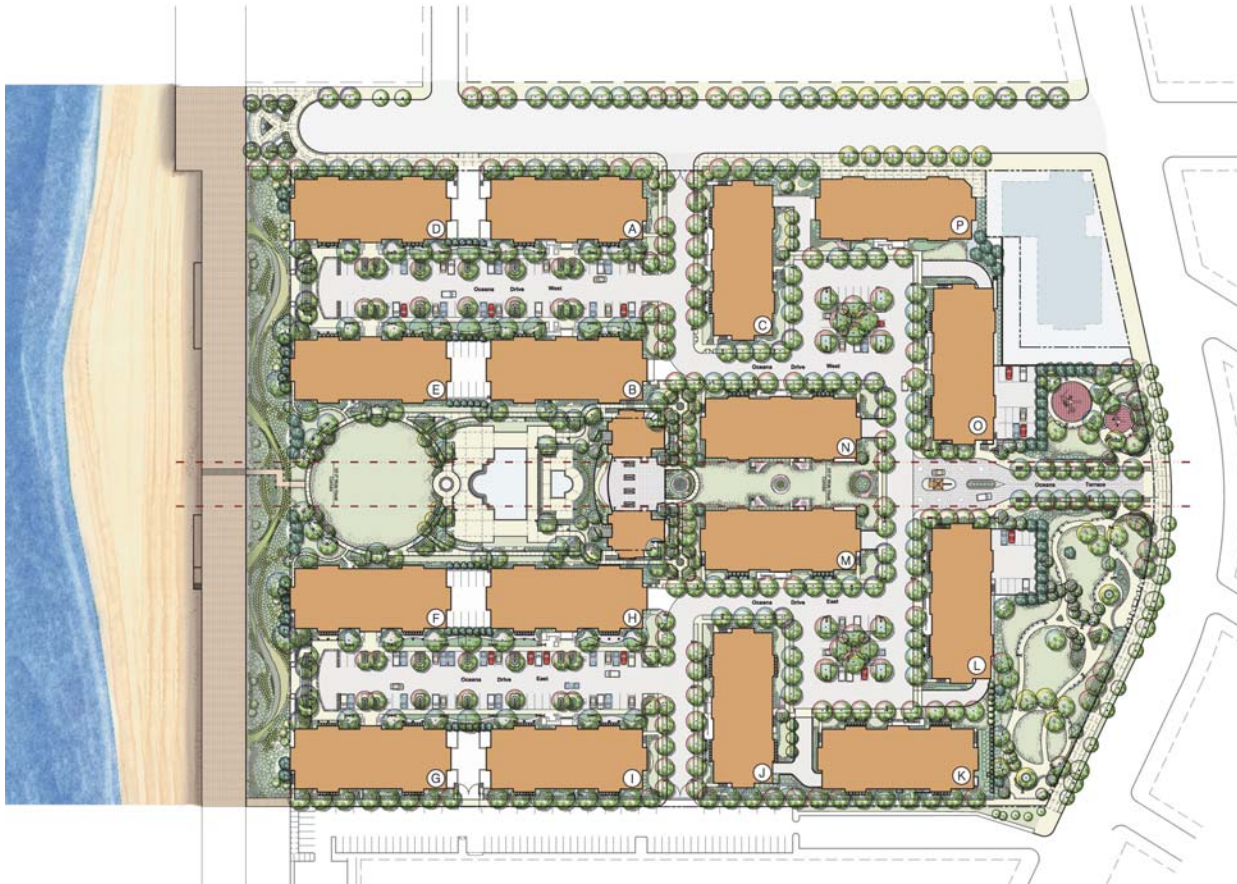

Recreation Center

Recreation Center Outdoor Pool

Tilyou Gardens - Public Open Space

Proposed Site Plan

Detailed Mid-Rise Architecture and Highly Defined Landscape Spaces reinforces a true urban neighborhood for 865 Families within this Luxury Waterfront Residential Development located on the Boardwalk in Coney Island, Brooklyn, New York.

Main Entrance - Oceana Terrace

This 12th Floor Luxury Rooftop Terrace offers Spectacular Panoramic Ocean and Skyline Views on top of a Waterfront Residential Development located on the Boardwalk in Brighton Beach & Coney Island Avenues in Brooklyn, New York.